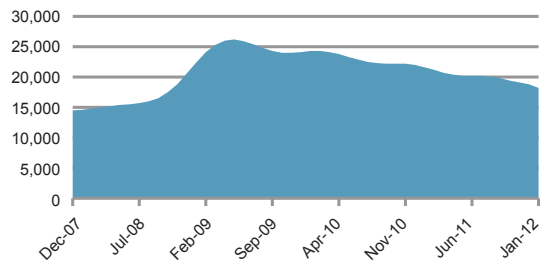

Jobs: Better, but a bit less better than reported

Vermont didn't experience the same job growth in January that was seen at the national level. But the state's seasonally adjusted unemployment rate did tick down to 5 percent, and 717 more Vermonters were working than in the previous month. Still, more than 18,000 people were counted as

	Jan 2012	Dec 2011	Jan 2011
Labor Force	360,567	360,436	360,157
Employment	342,398	341,681	338,517
Unemployment	18,169	18,755	21,640
Rate	5.0%	5.2%	6.0%

Data source: U.S. Bureau of Labor Statistics

unemployed, which didn't include those who stopped looking for work.

More than 18,000 Vermonters Still Out of Work

Unemployed workers by month, seasonally adjusted

Source: U.S. Bureau of Labor Statistics

A new normal for joblessness?

At 5.6 percent, Vermont's annual unemployment rate for 2011 was the fifth lowest in the country. But it was higher than Vermonters are used to. The annual rate has been lower than 5.0 percent during 22 of the last 30 years. And unemployment is not falling as quickly as it did following the recessions of the early 1980s or early 1990s. The 2000s were a dismal decade for job creation in Vermont even before the recession hit in December 2007. And employers haven't yet replaced all the jobs lost since then.