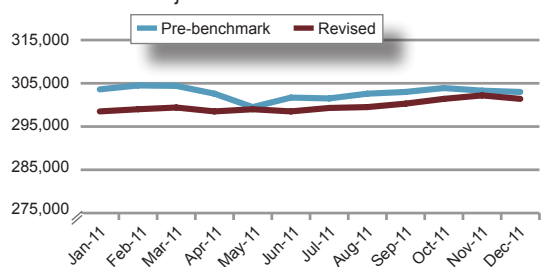

Original Estimates Overstated Jobs

Vermont non-farm jobs

Source: U.S. Bureau of Labor Statistics