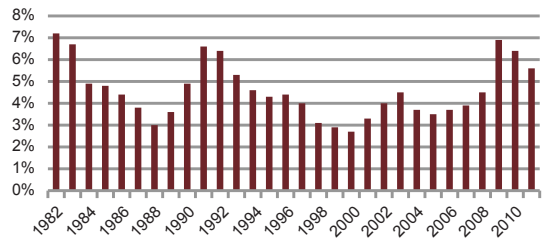

Unemployment High by Vermont Standards

Annual unemployment rate, 1982-2011

Data source: U.S. Bureau of Labor Statistics

The winter blues, rearranged

The U.S. Bureau of Labor Statistics has just finished its annual benchmark adjustments, and it turns out that Vermont had fewer jobs last year than originally thought. A year ago, BLS reported Vermont had almost 305,000 jobs in January, February, and March. The new revised figures show just under 300,000 during that period. Vermont's unemployment numbers also were revised. The new numbers show somewhat higher unemployment for the first half of 2011, but somewhat lower in the second half.