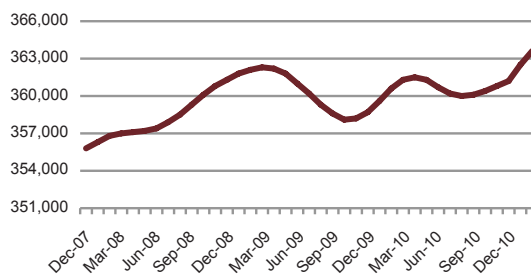

Workers Pound the Pavement Again

Employment data released today by the U.S. Bureau of Labor Statistics (BLS) continues to indicate that Vermont's economy is gaining ground. The labor force grew in February for the sixth straight month, suggesting that previously discouraged workers are looking for jobs again. While Vermont's monthly unemployment rate ticked down, to 5.6 percent, the change was not statistically significant, according to the BLS.

	Feb. 2011	Jan. 2011	Feb. 2010
Labor Force	363,600	362,500	360,600
Employment	343,300	341,700	336,500
Unemployment	20,300	20,800	24,100
Rate	5.6%	5.7%	6.7%

Vermont Unemployment: Most Improved

Change in New England unemployment rates, 2009 - 2010

Data source: U.S. Bureau of Labor Statistics

Where the Jobs Are—and Aren't

Change in selected job sectors Dec. 2007 - Feb. 2011

Data source: Vermont Department of Labor

Renewed Interest in Jobseeking

Size of Vermont labor force since Dec. 2007

Data source: U.S. Bureau of Labor Statistics