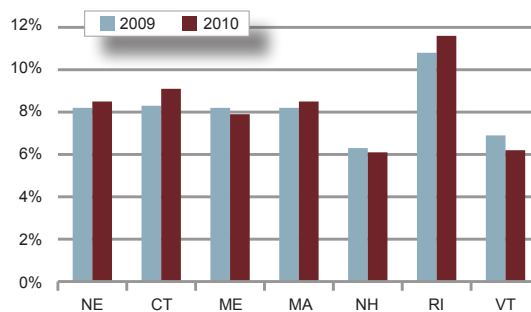

Gains are in the Service Sector

Jobs are returning in Vermont, but they are scarcer in some important sectors than before the recession. Figures released today show that Vermont added 8,300 non-farm jobs (seasonally adjusted) from February 2010 to February 2011. However, there are fewer construction and manufacturing jobs, which typically pay above-average wages, than in late 2007. Meanwhile, various service sectors, which typically pay lower wages, have seen increases to levels higher than before the recession.

Workers Pound the Pavement Again

Employment data released today by the U.S. Bureau of Labor Statistics (BLS) continues to indicate that Vermont's economy is gaining ground. The labor force grew in February for the sixth straight month, suggesting that previously discouraged workers are looking for jobs again. While Vermont's monthly unemployment rate ticked down, to 5.6 percent, the change was not statistically significant, according to the BLS.

	Feb. 2011	Jan. 2011	Feb. 2010
Labor Force	363,600	362,500	360,600
Employment	343,300	341,700	336,500
Unemployment	20,300	20,800	24,100
Rate	5.6%	5.7%	6.7%

Vermont Unemployment: Most Improved

Change in New England unemployment rates, 2009 - 2010

Data source: U.S. Bureau of Labor Statistics