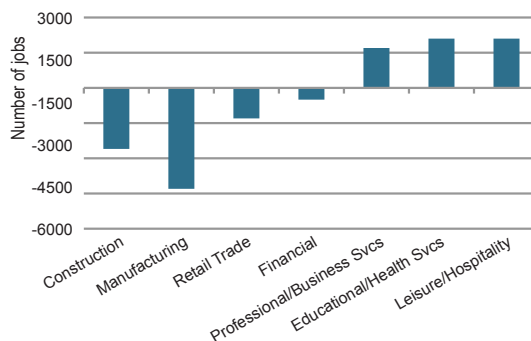

Where the Jobs Are—and Aren't

Change in selected job sectors Dec. 2007 - Feb. 2011

Data source: Vermont Department of Labor